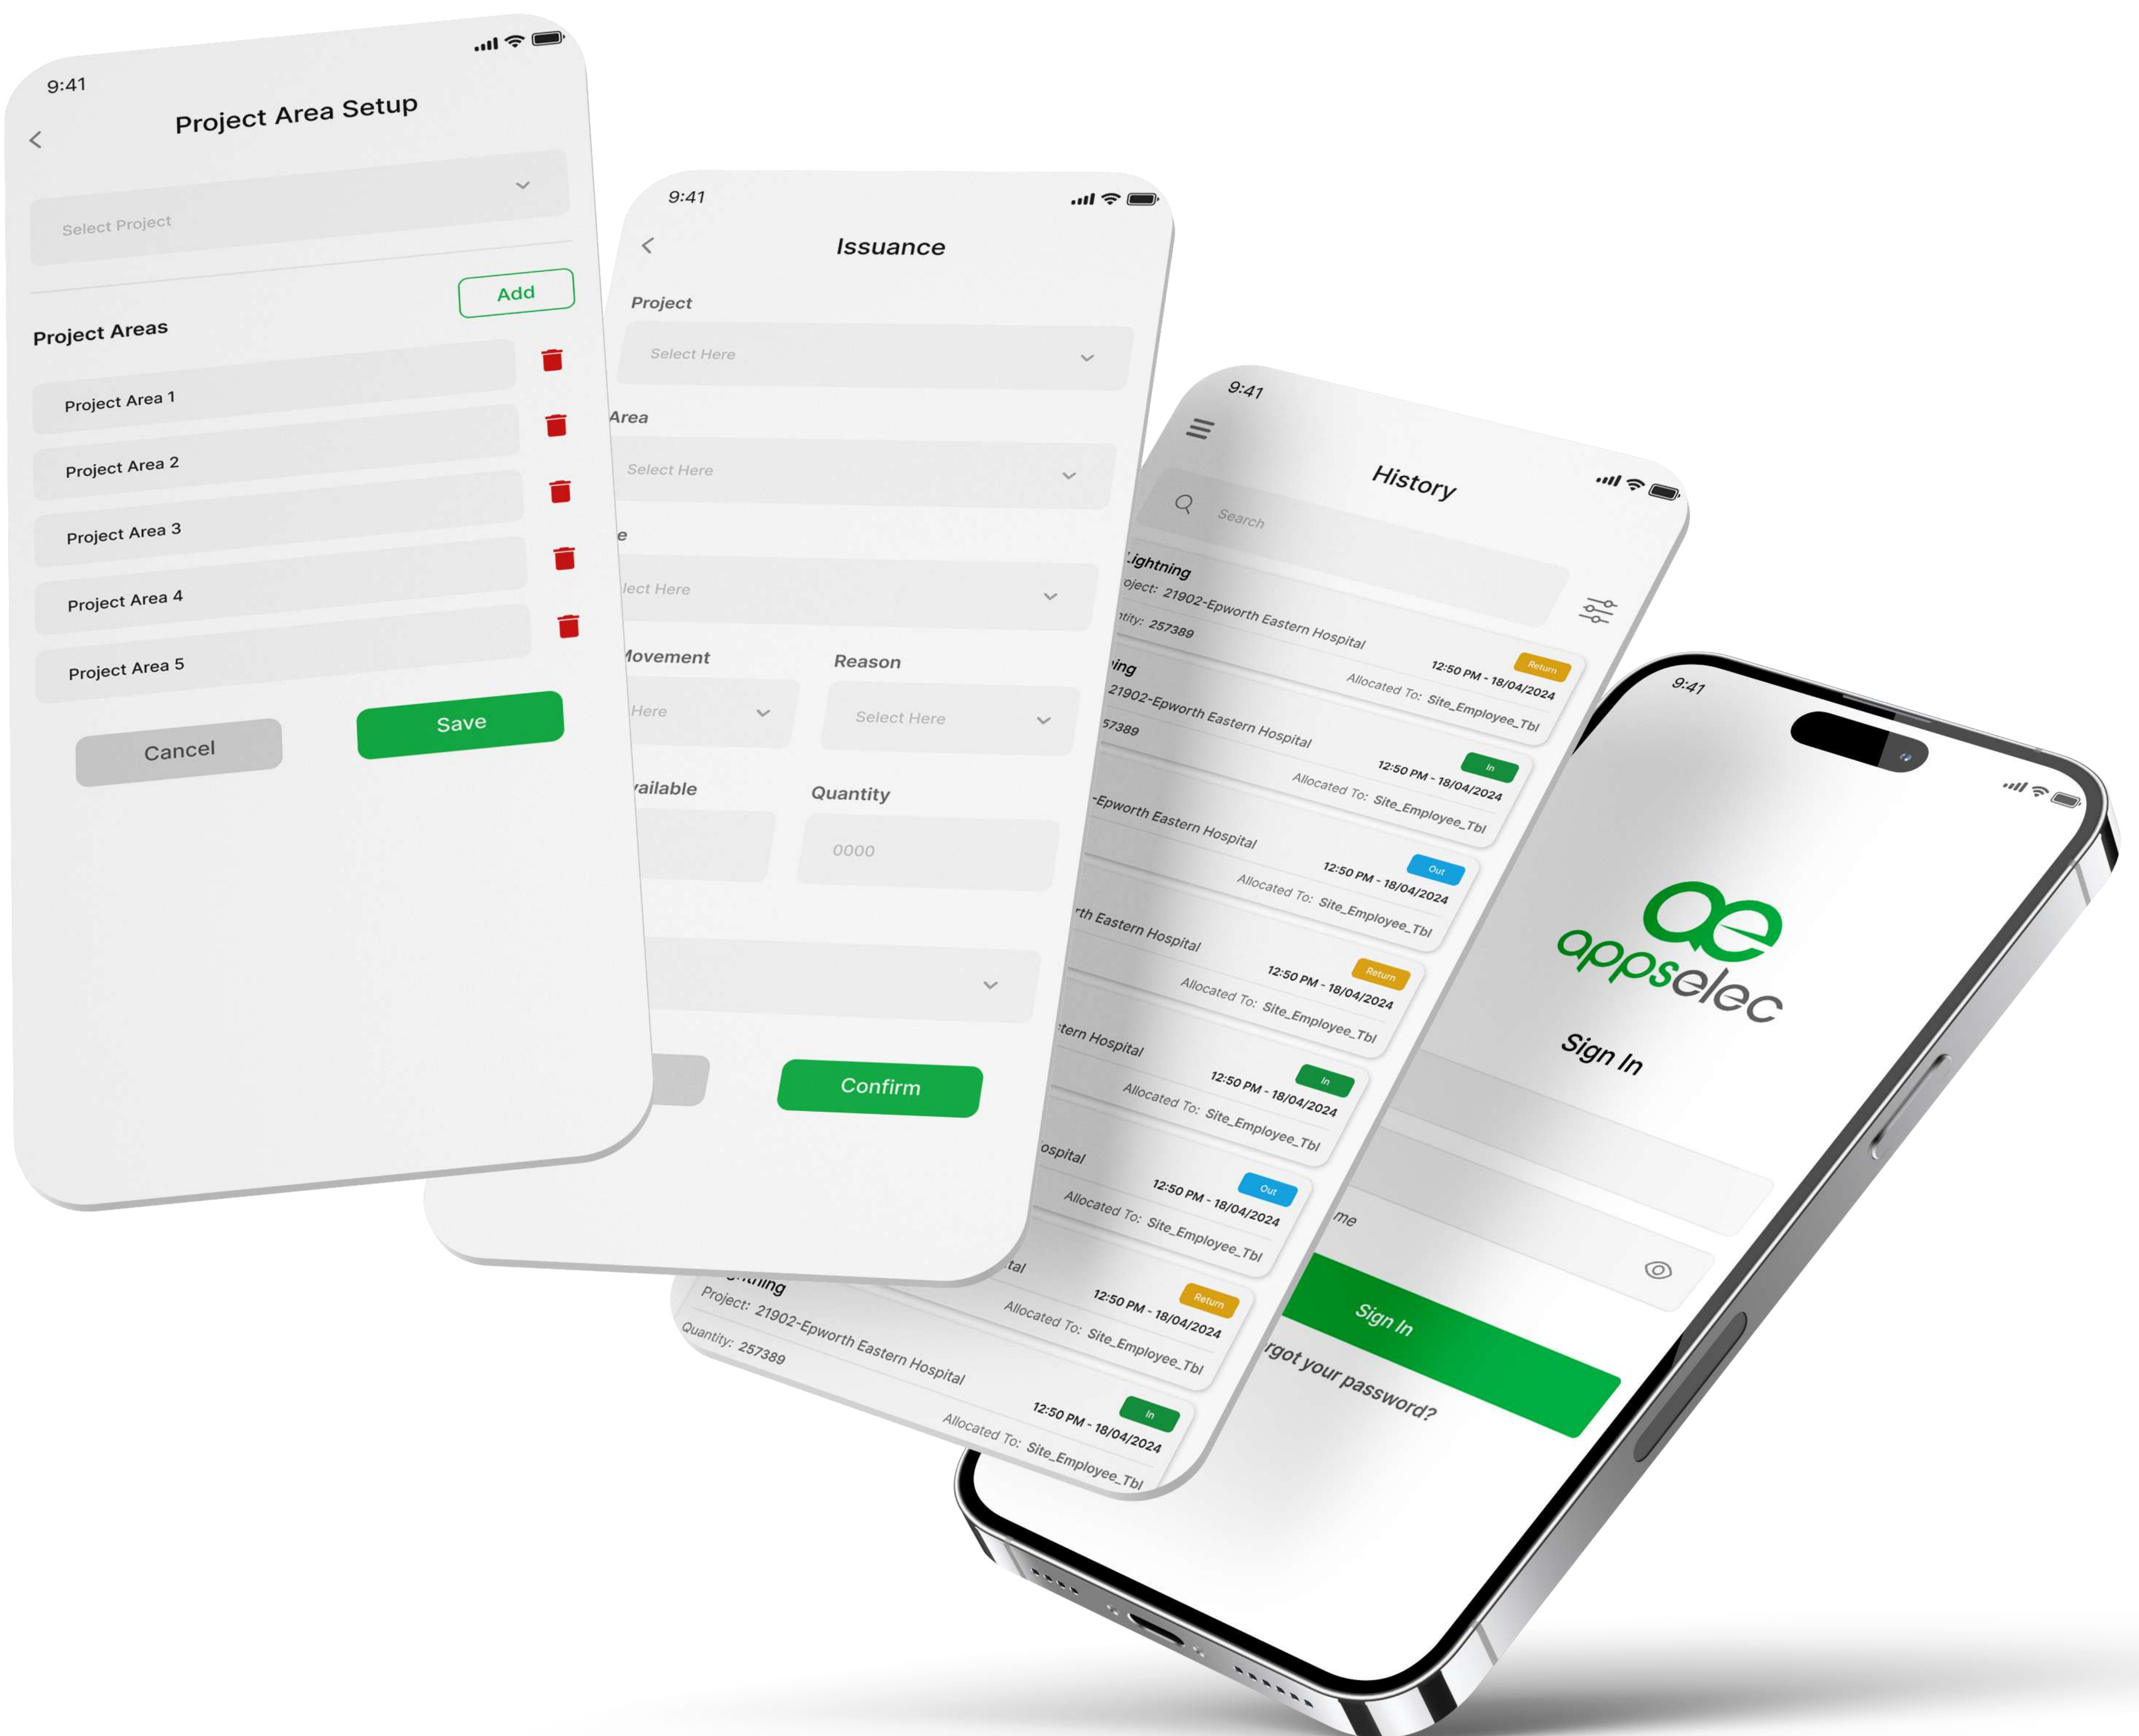

Typography

Aa

Inter

Bold

Lorem ipsum dolor sit amet, consectetur

Medium

Lorem ipsum dolor sit amet, consectetur

Light

Lorem ipsum dolor sit amet, consectetur

Color Style