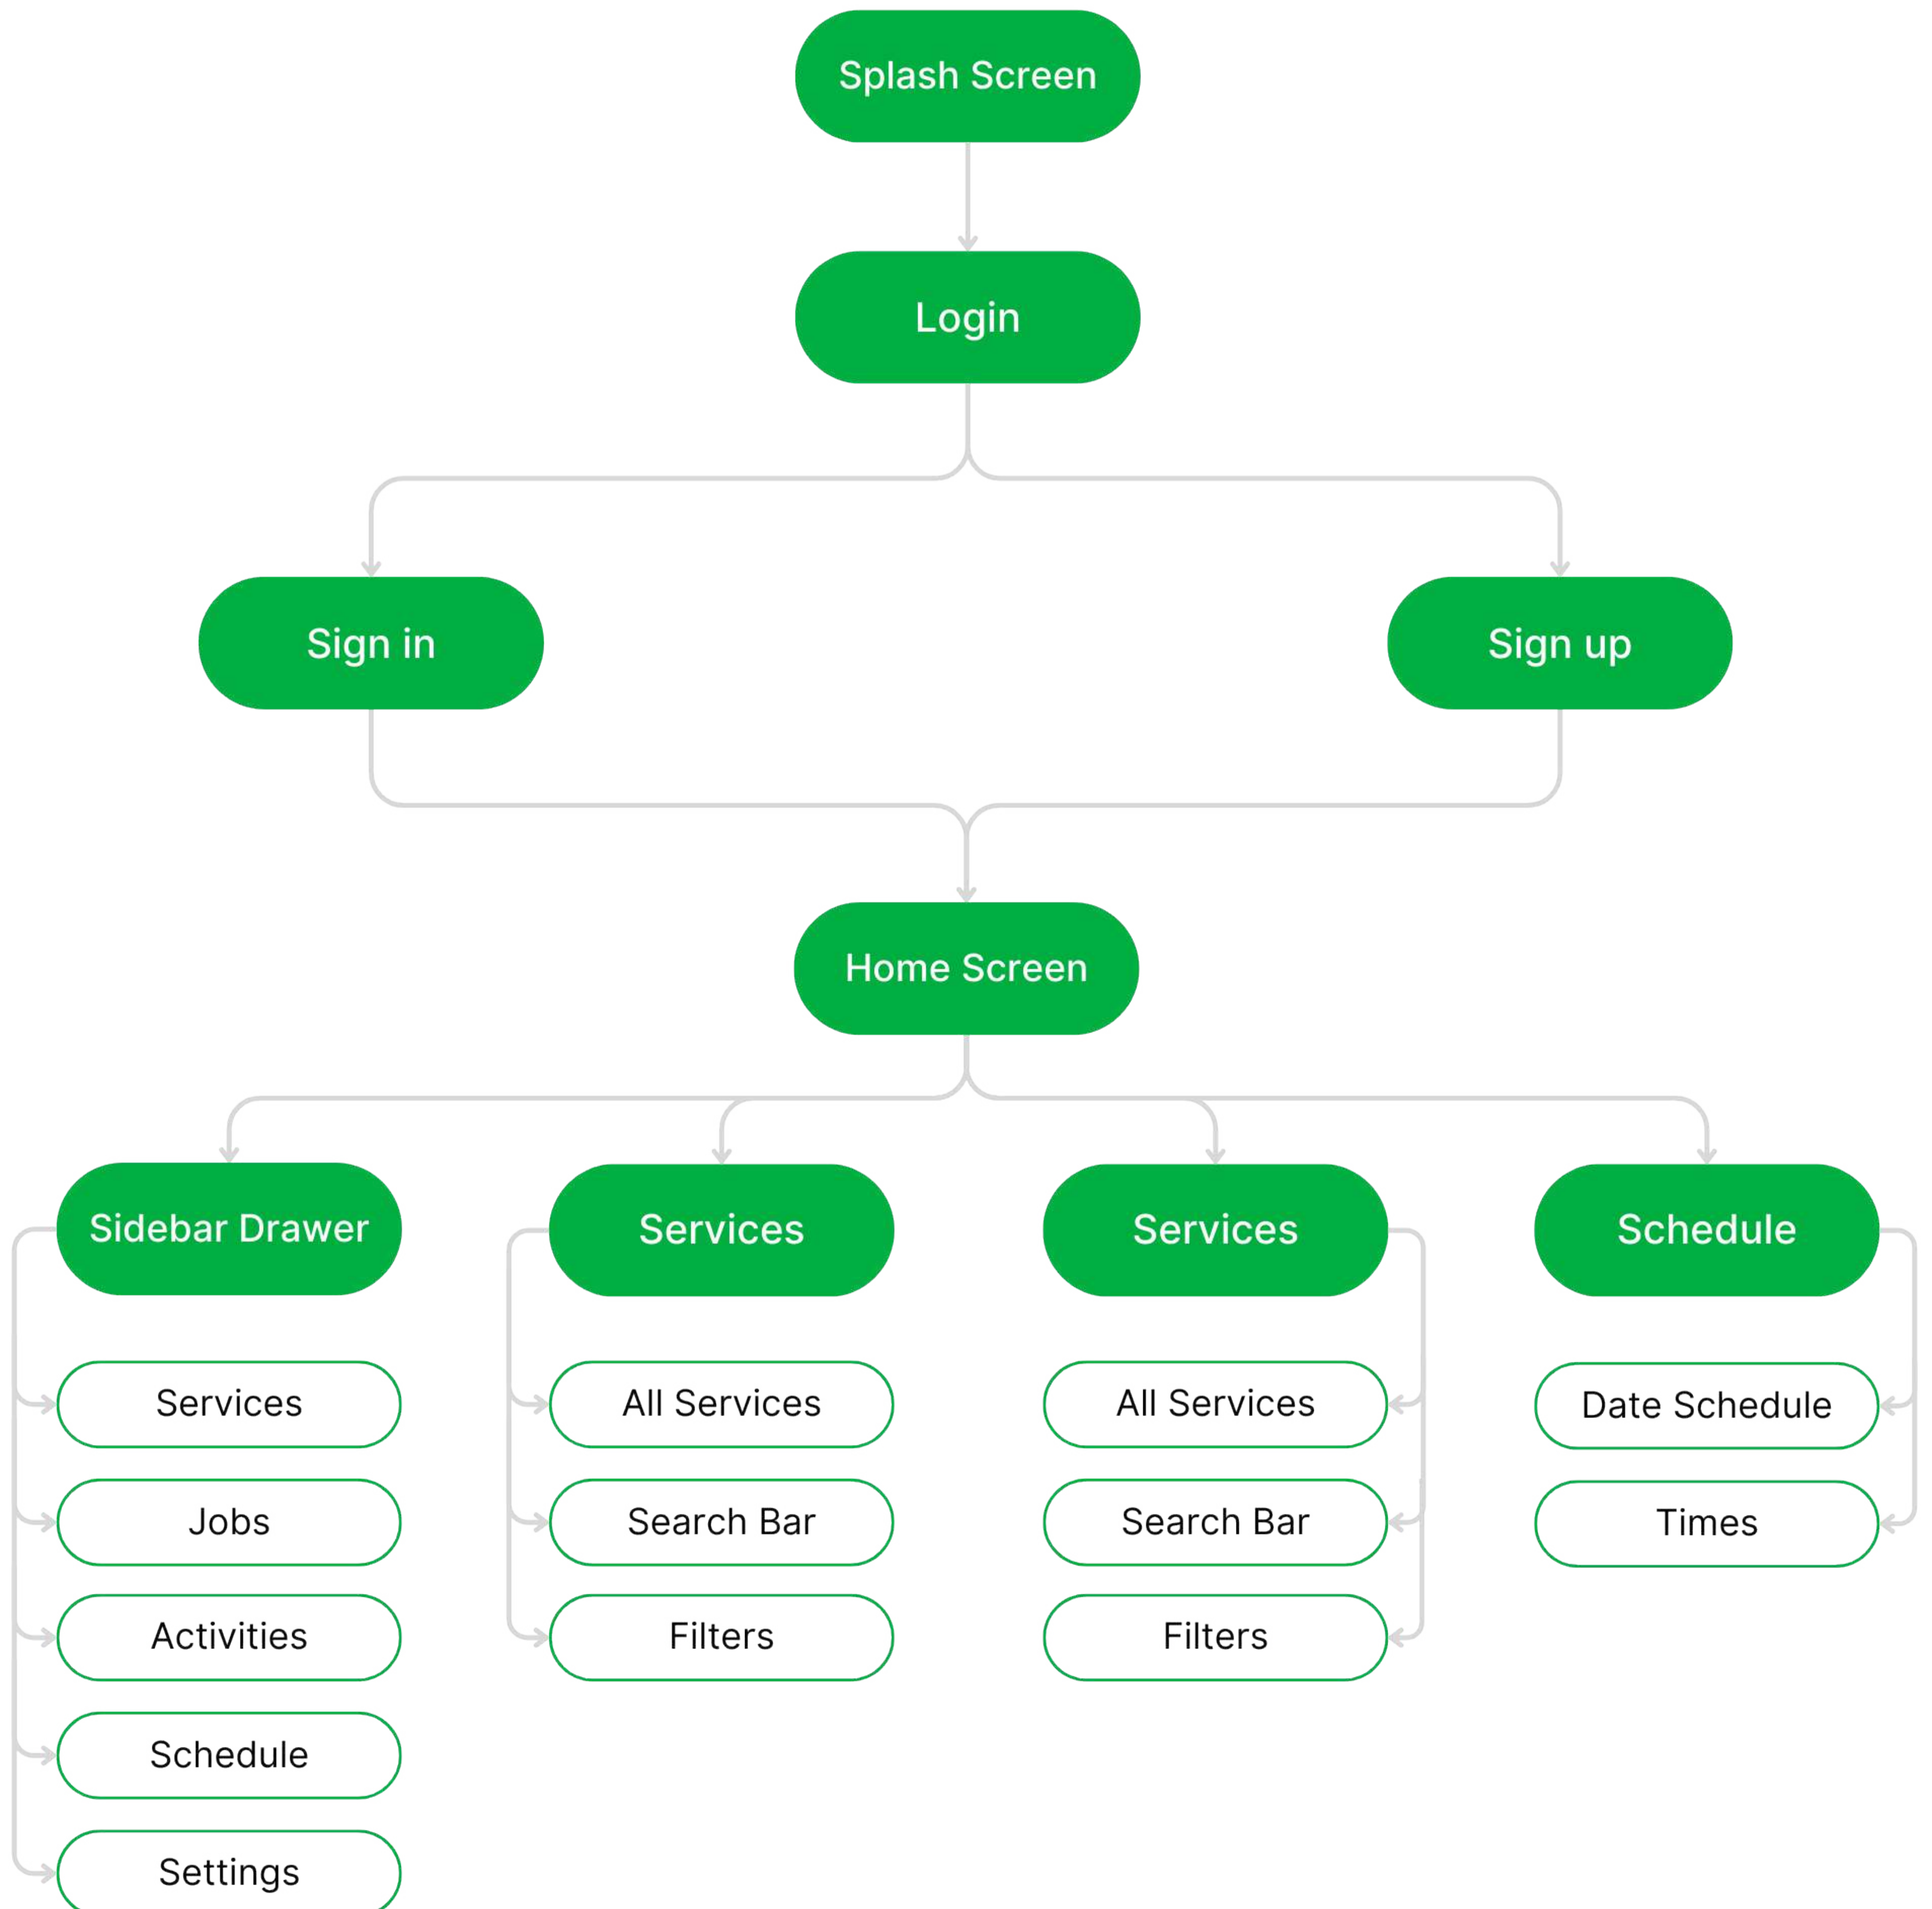

Solution

Implementation Process

We worked closely with the Apselec team & took a deep analysis of inefficiencies caused by the outdated MS Access system. Our experts identified the key areas for improvement, including project management, finance processes, and job costing. To ensure seamless navigation and simplify task complexity, we created a user friendly interface to enhance customer engagement. Using Angular and ASP.NET Core, we built a custom web & mobile application and updated the system while integrating it with its existing database. Our quality assurance teams performed multiple testing techniques to ensure the performance and functionality of the solution. We deployed the solution, reducing errors, improving operational functions, and increasing productivity. In addition, we also featured Appselec with Dakonex and job costing services to support business growth.

Discover

Design

Develop

Test

Deliver

Technologies

Integrations

User Flow